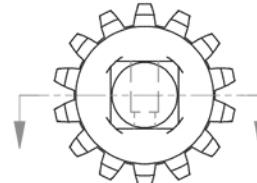

SOCKET OPTIONS

BIT
HOLDER

MAGNETIC
SOCKETS

RETAINING GROOVES TO
HOLD SPECIAL ADAPTERS

BALL POINT
ADAPTER

FAST LEAD

MALE SQUARE

SURFACE DRIVE

6 POINT HEX

12 POINT HEX

4 POINT SQUARE

8 POINT SQUARE