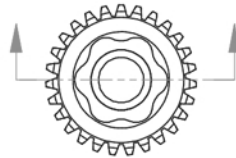

SOCKET OPTIONS

BIT
HOLDER

MAGNETIC
SOCKETS

RETAINING GROOVES TO
HOLD SPECIAL ADAPTERS

BALL POINT
ADAPTER

FAST LEAD

MALE SQUARE

SURFACE DRIVE

6 POINT HEX

12 POINT HEX

4 POINT SQUARE

8 POINT SQUARE