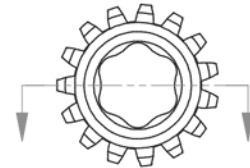

SOCKET OPTIONS

BIT
HOLDER

MAGNETIC
SOCKETS

RETAINING GROOVES TO
HOLD SPECIAL ADAPTERS

BALL POINT
ADAPTER

FAST LEAD

MALE SQUARE

SURFACE DRIVE

6 POINT HEX

12 POINT HEX

4 POINT SQUARE

8 POINT SQUARE